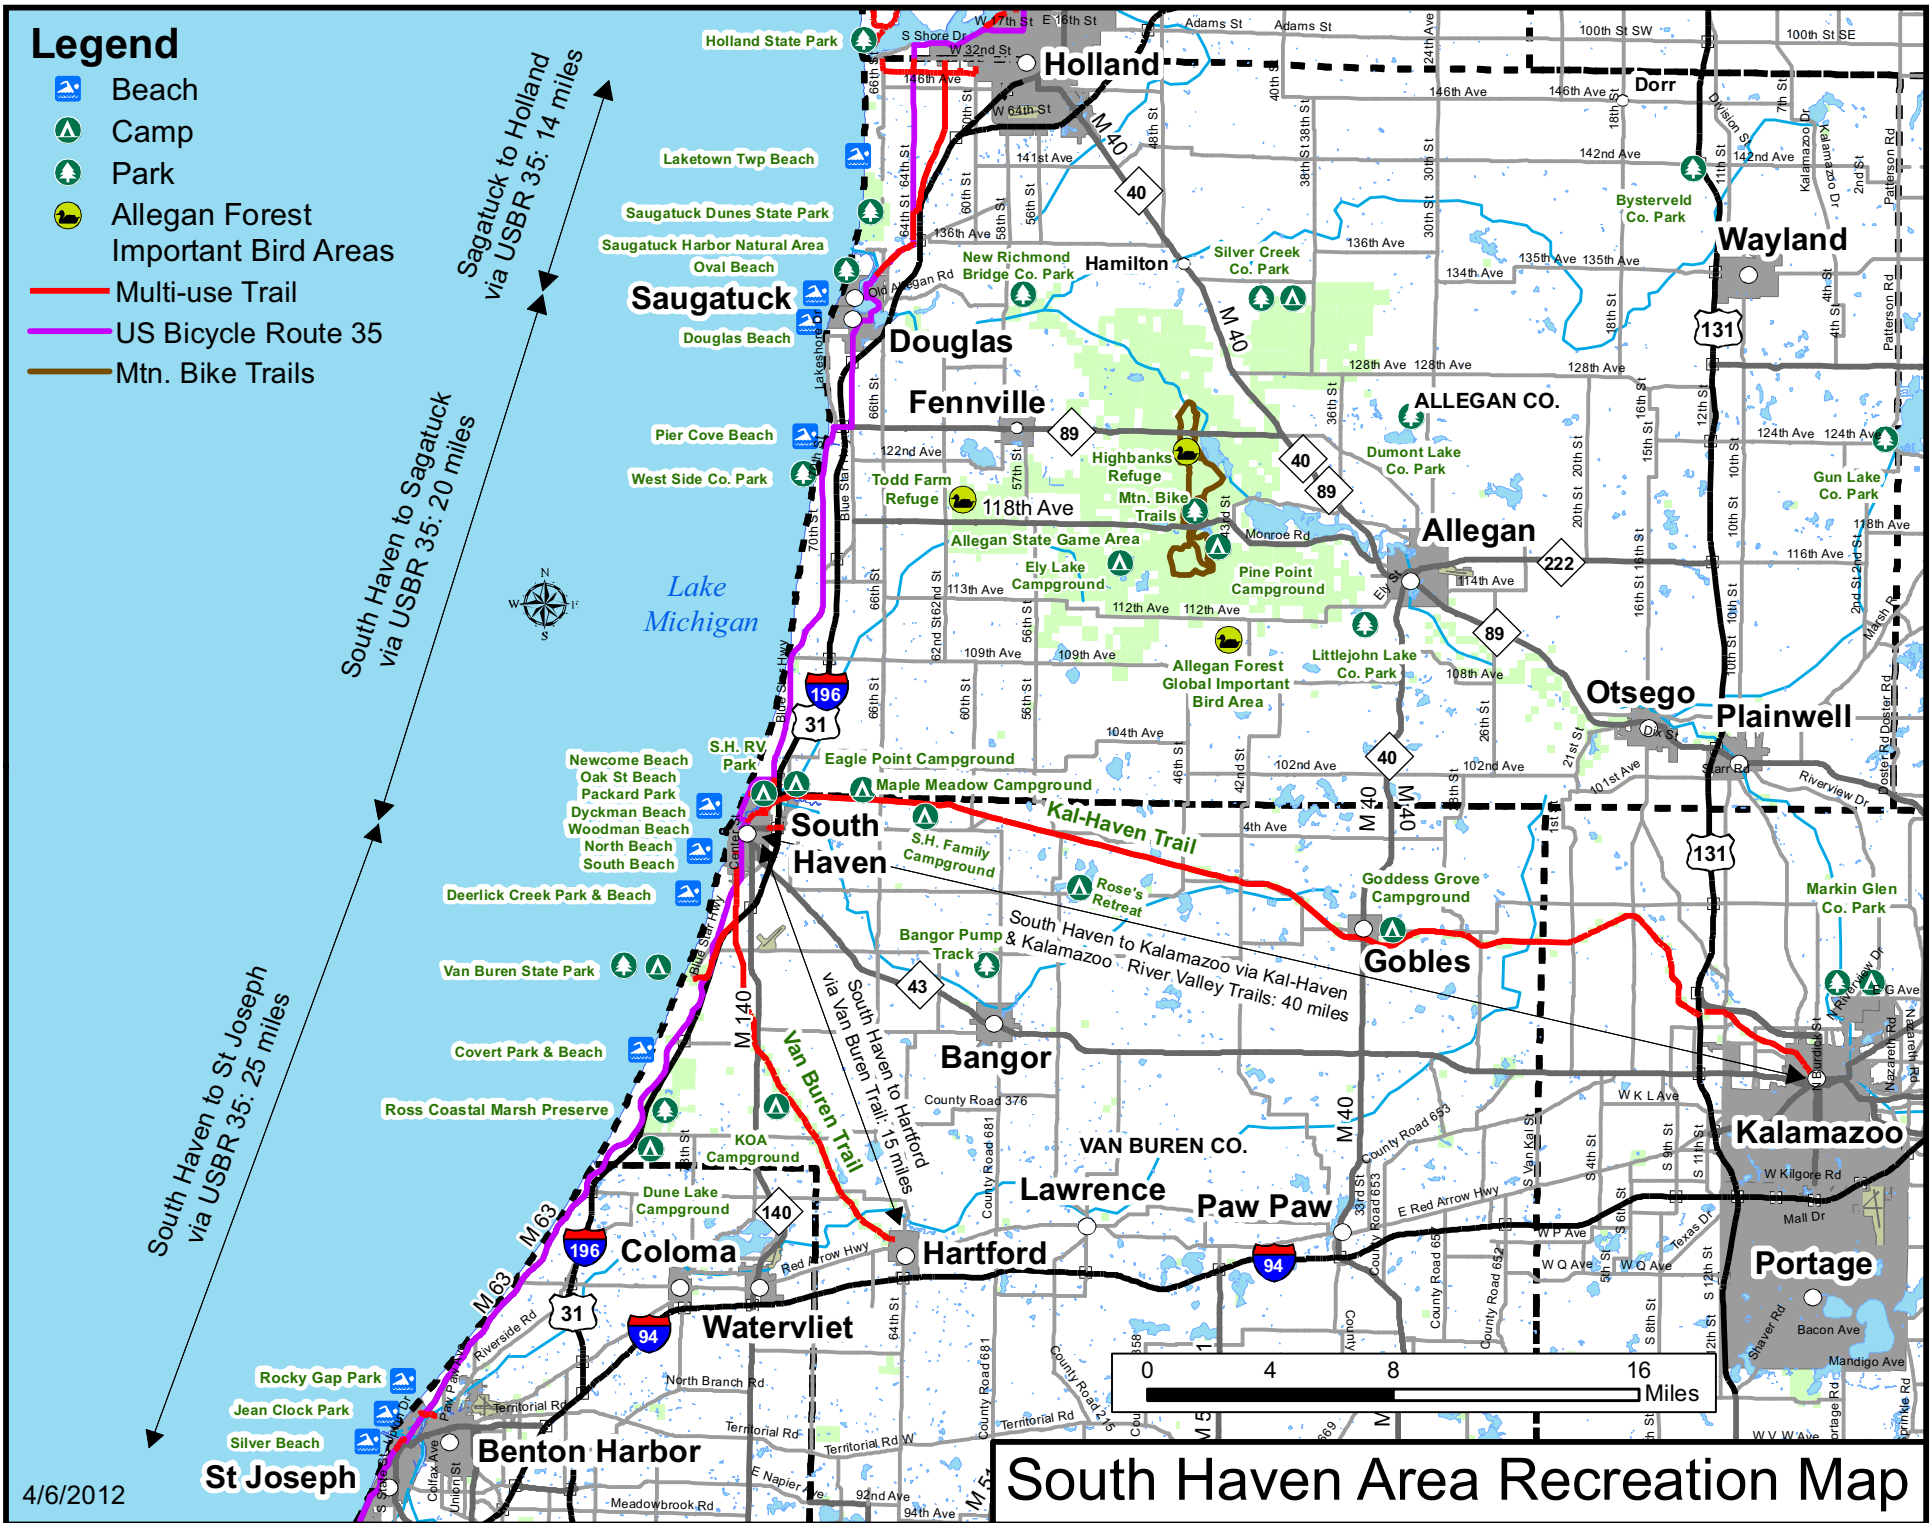

Legend

-  Beach
-  Camp
-  Park
-  Allegan Forest
-  Important Bird Areas
-  Multi-use Trail
-  US Bicycle Route 35
-  Mtn. Bike Trails

South Haven Area Recreation Map