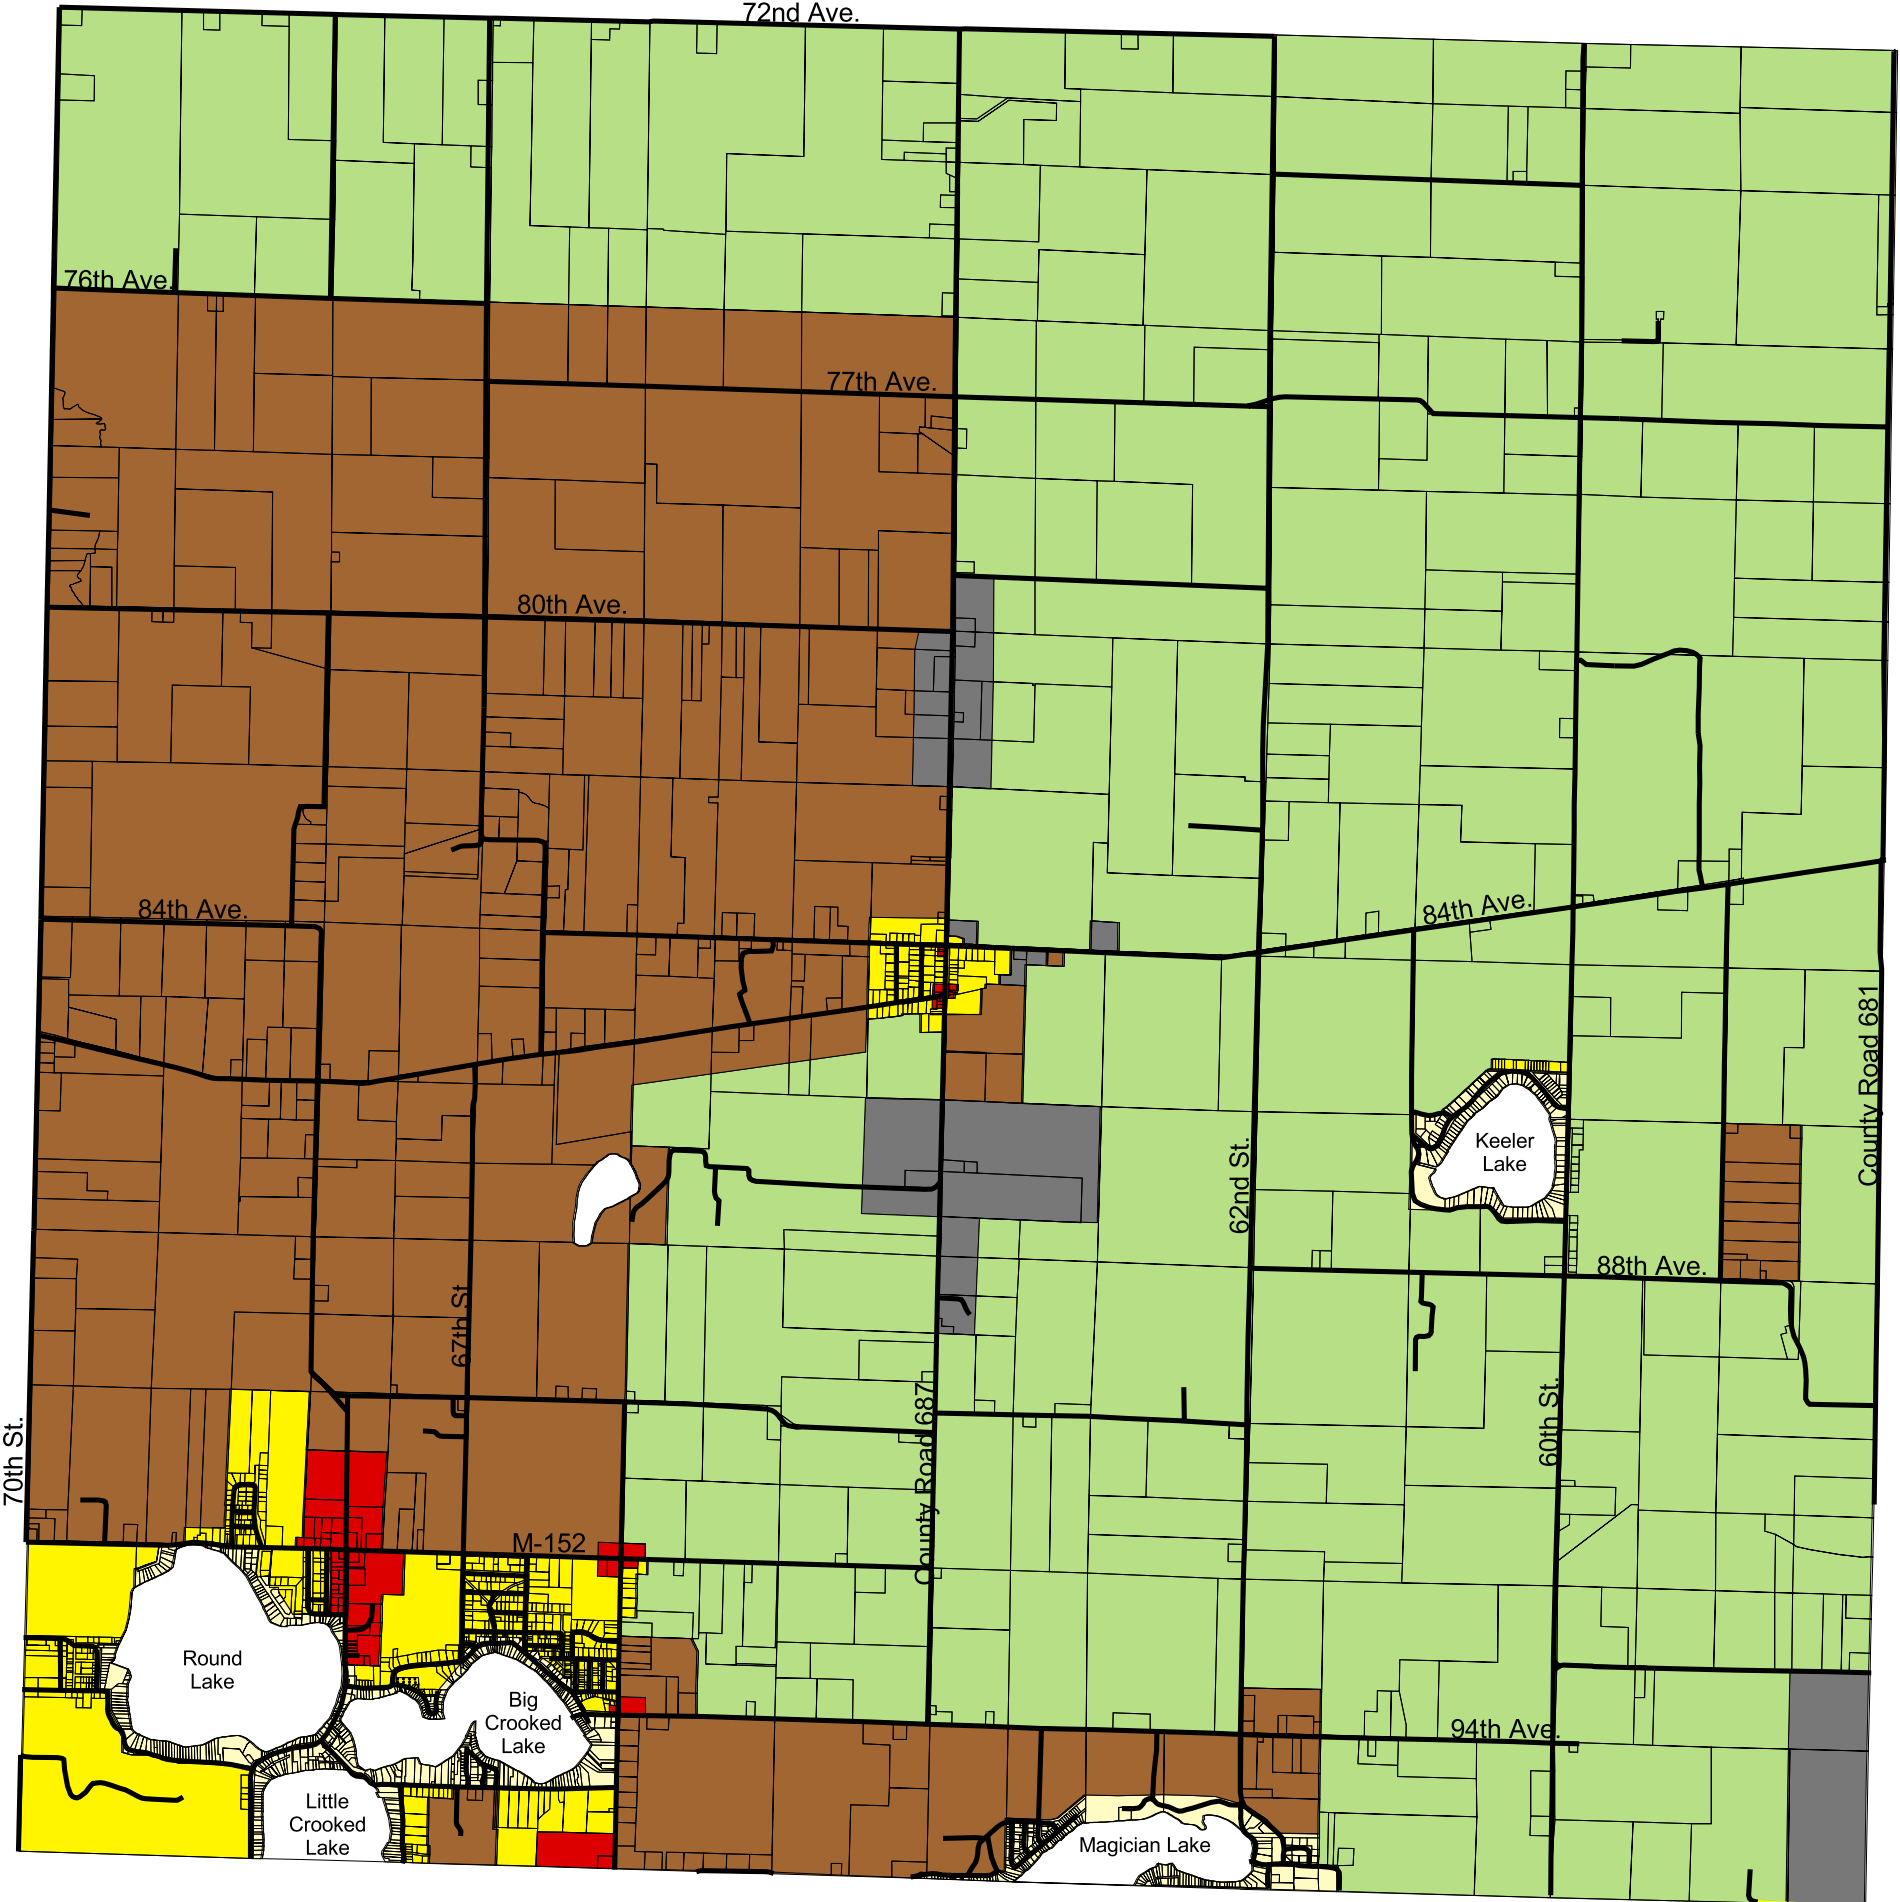

Keeler Township Zoning Map

Van Buren County

- RR, Rural Residential
- AG, Agriculture
- LR, Lakeshore Residential
- R-1, Single-Family Residential
- C, Commercial
- LI, Light Industrial

Data Source:
VanBuren County Community Center