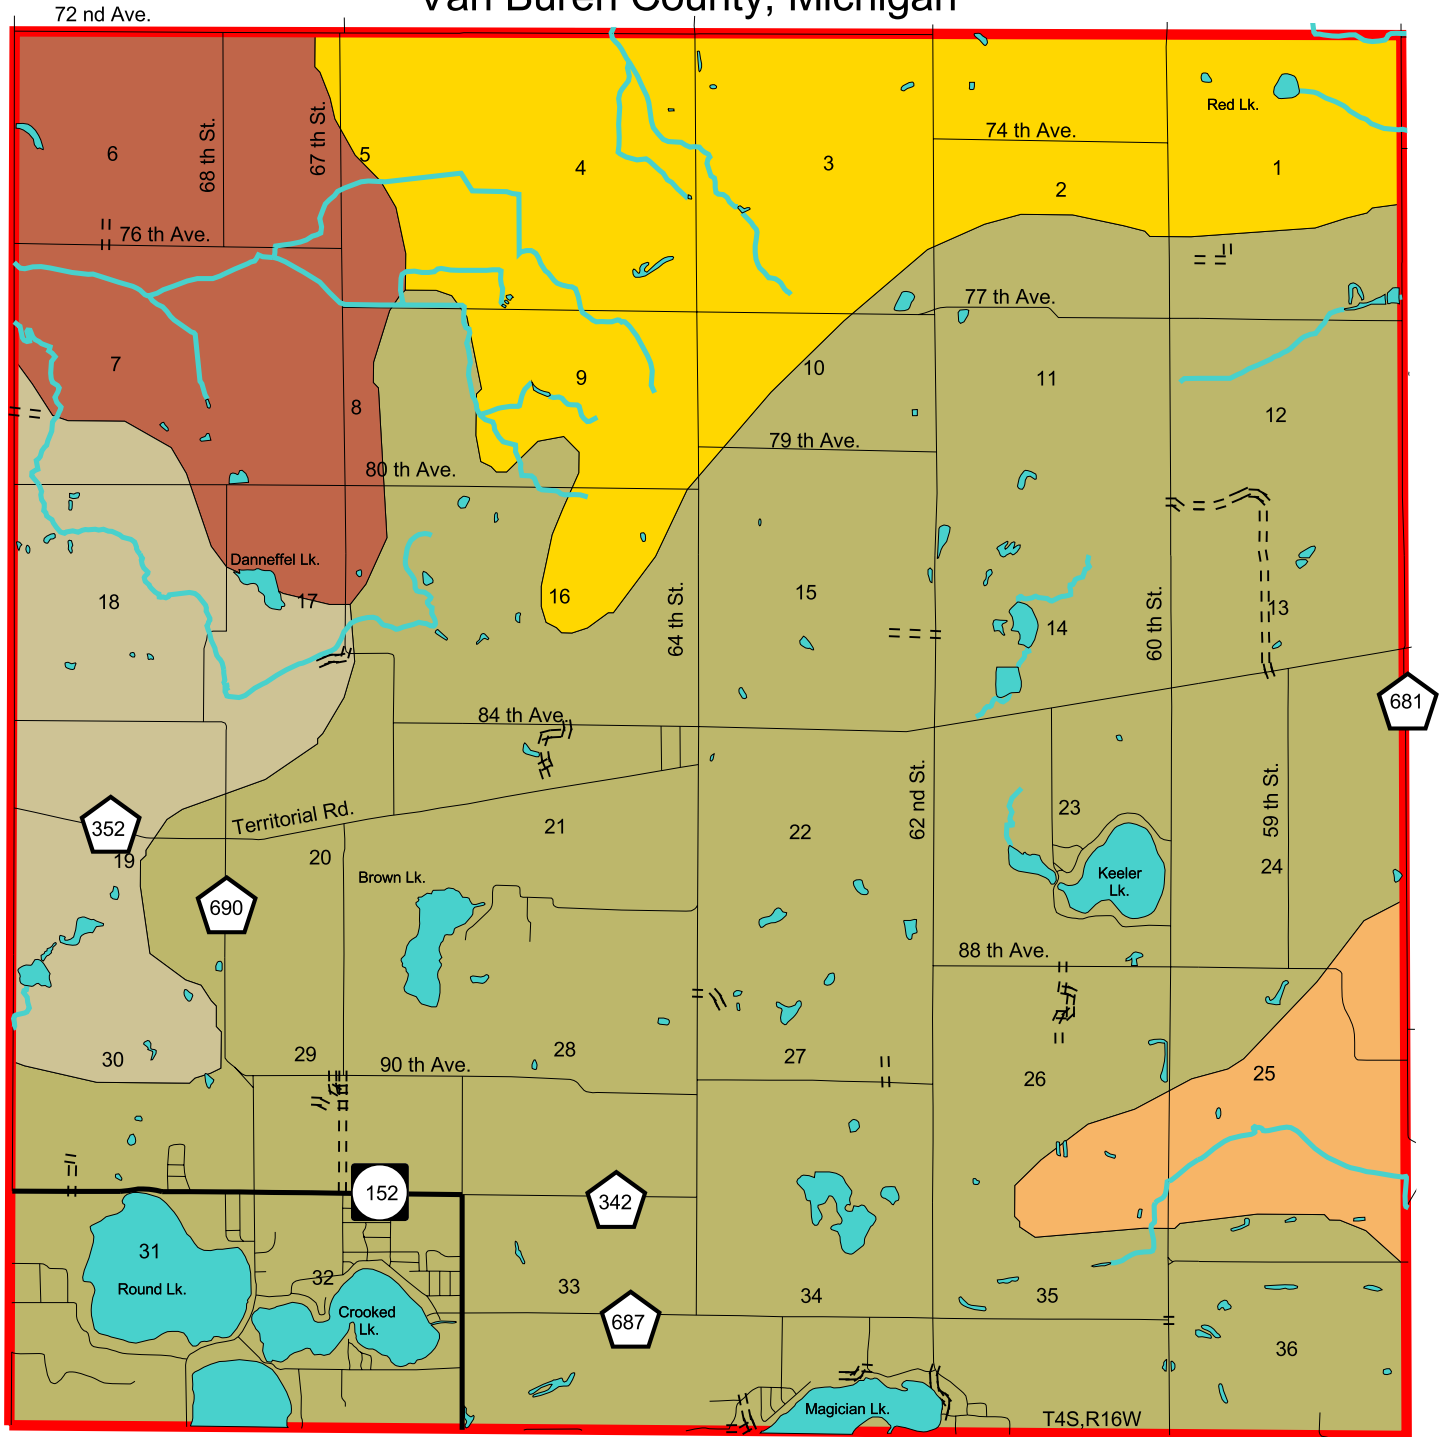

# Soils

## Keeler Township

### Van Buren County, Michigan

- Blount-Pewamo-Glynwood
- Capac-Riddles-Selfridge
- Coloma-Spinks-Oshtemo
- Houghton-Carlisle-Adrian
- Riddles-Crosier-Oshtemo

Data Sources: Base Information - MDNR MIRIS 1978  
Soils - STATSGO (MDNR)  
M:\maps\keeler twp\maps.apr