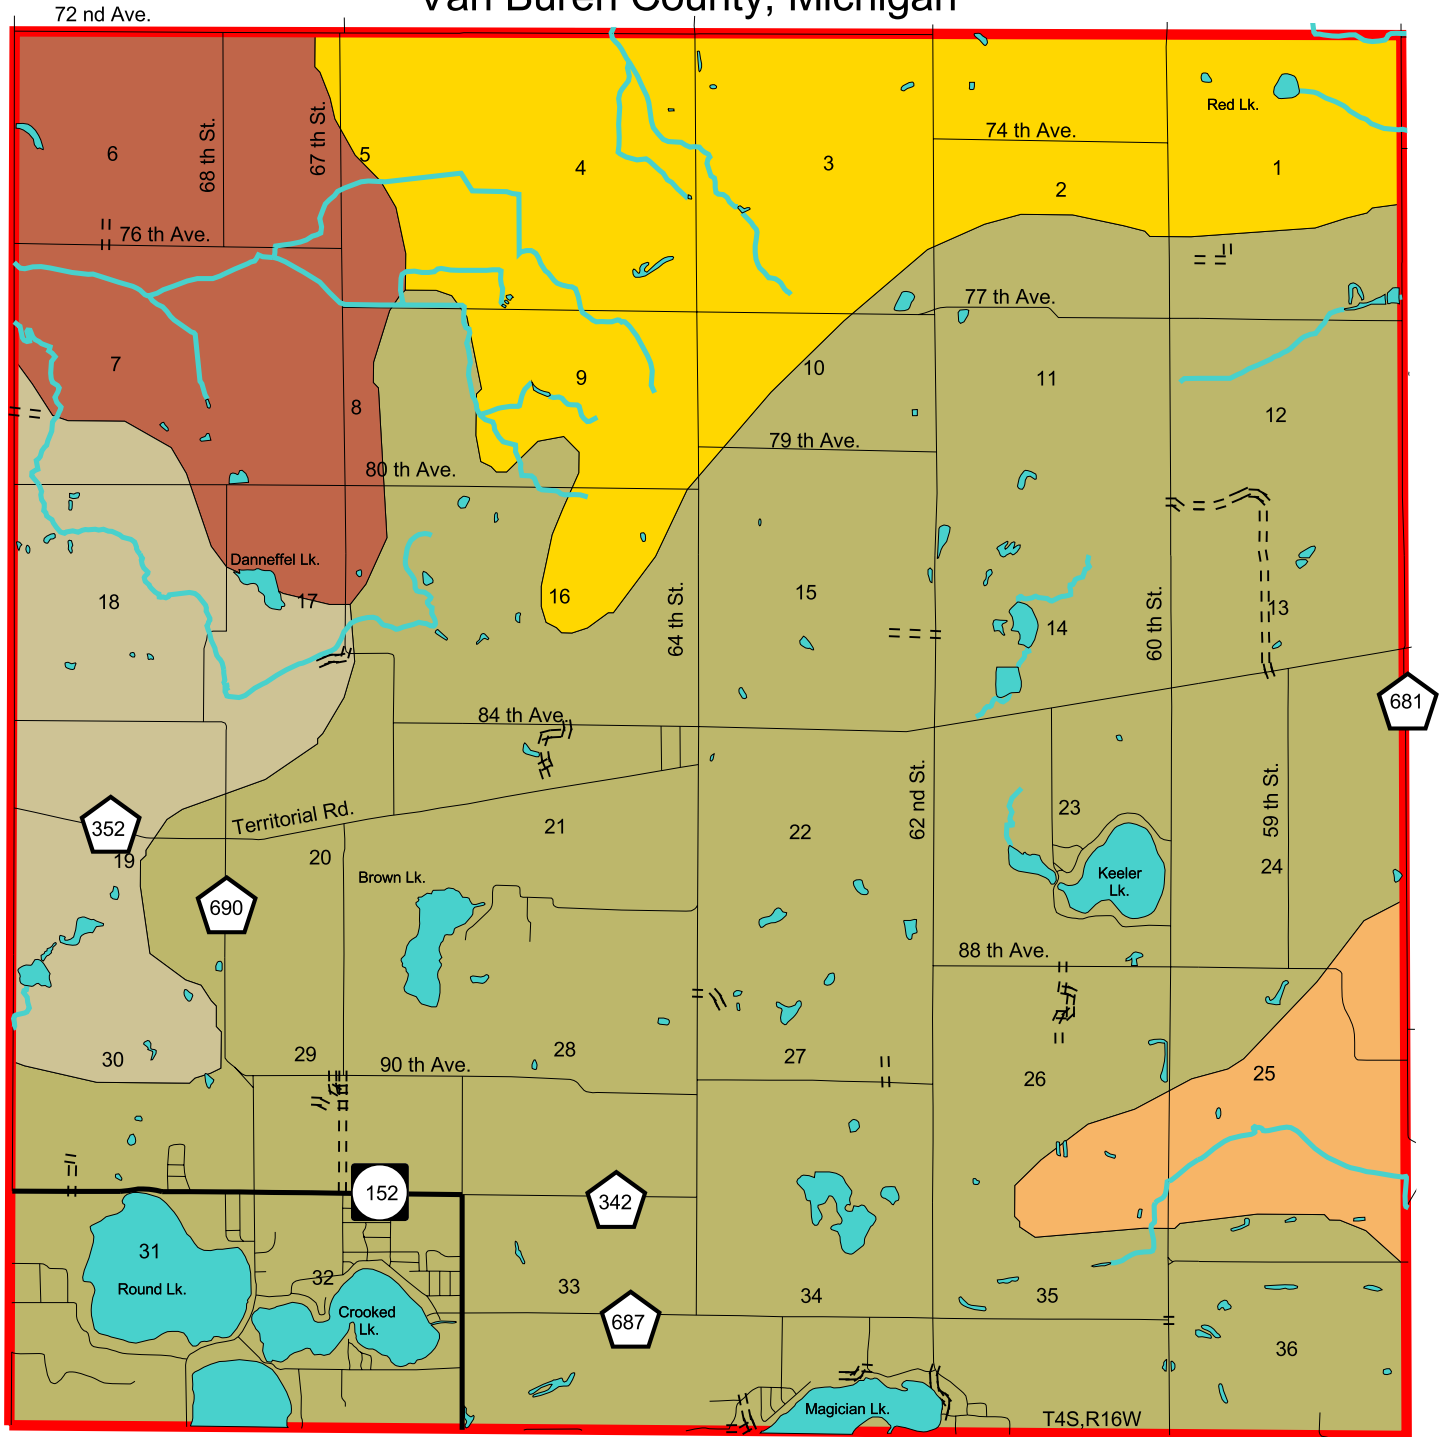

Soils

Keeler Township

Van Buren County, Michigan

- Blount-Pewamo-Glynwood
- Capac-Riddles-Selfridge
- Coloma-Spinks-Oshtemo
- Houghton-Carlisle-Adrian
- Riddles-Crosier-Oshtemo

Data Sources: Base Information - MDNR MIRIS 1978
 Soils - STATSGO (MDNR)
 M:\maps\keeler twp\maps.apr