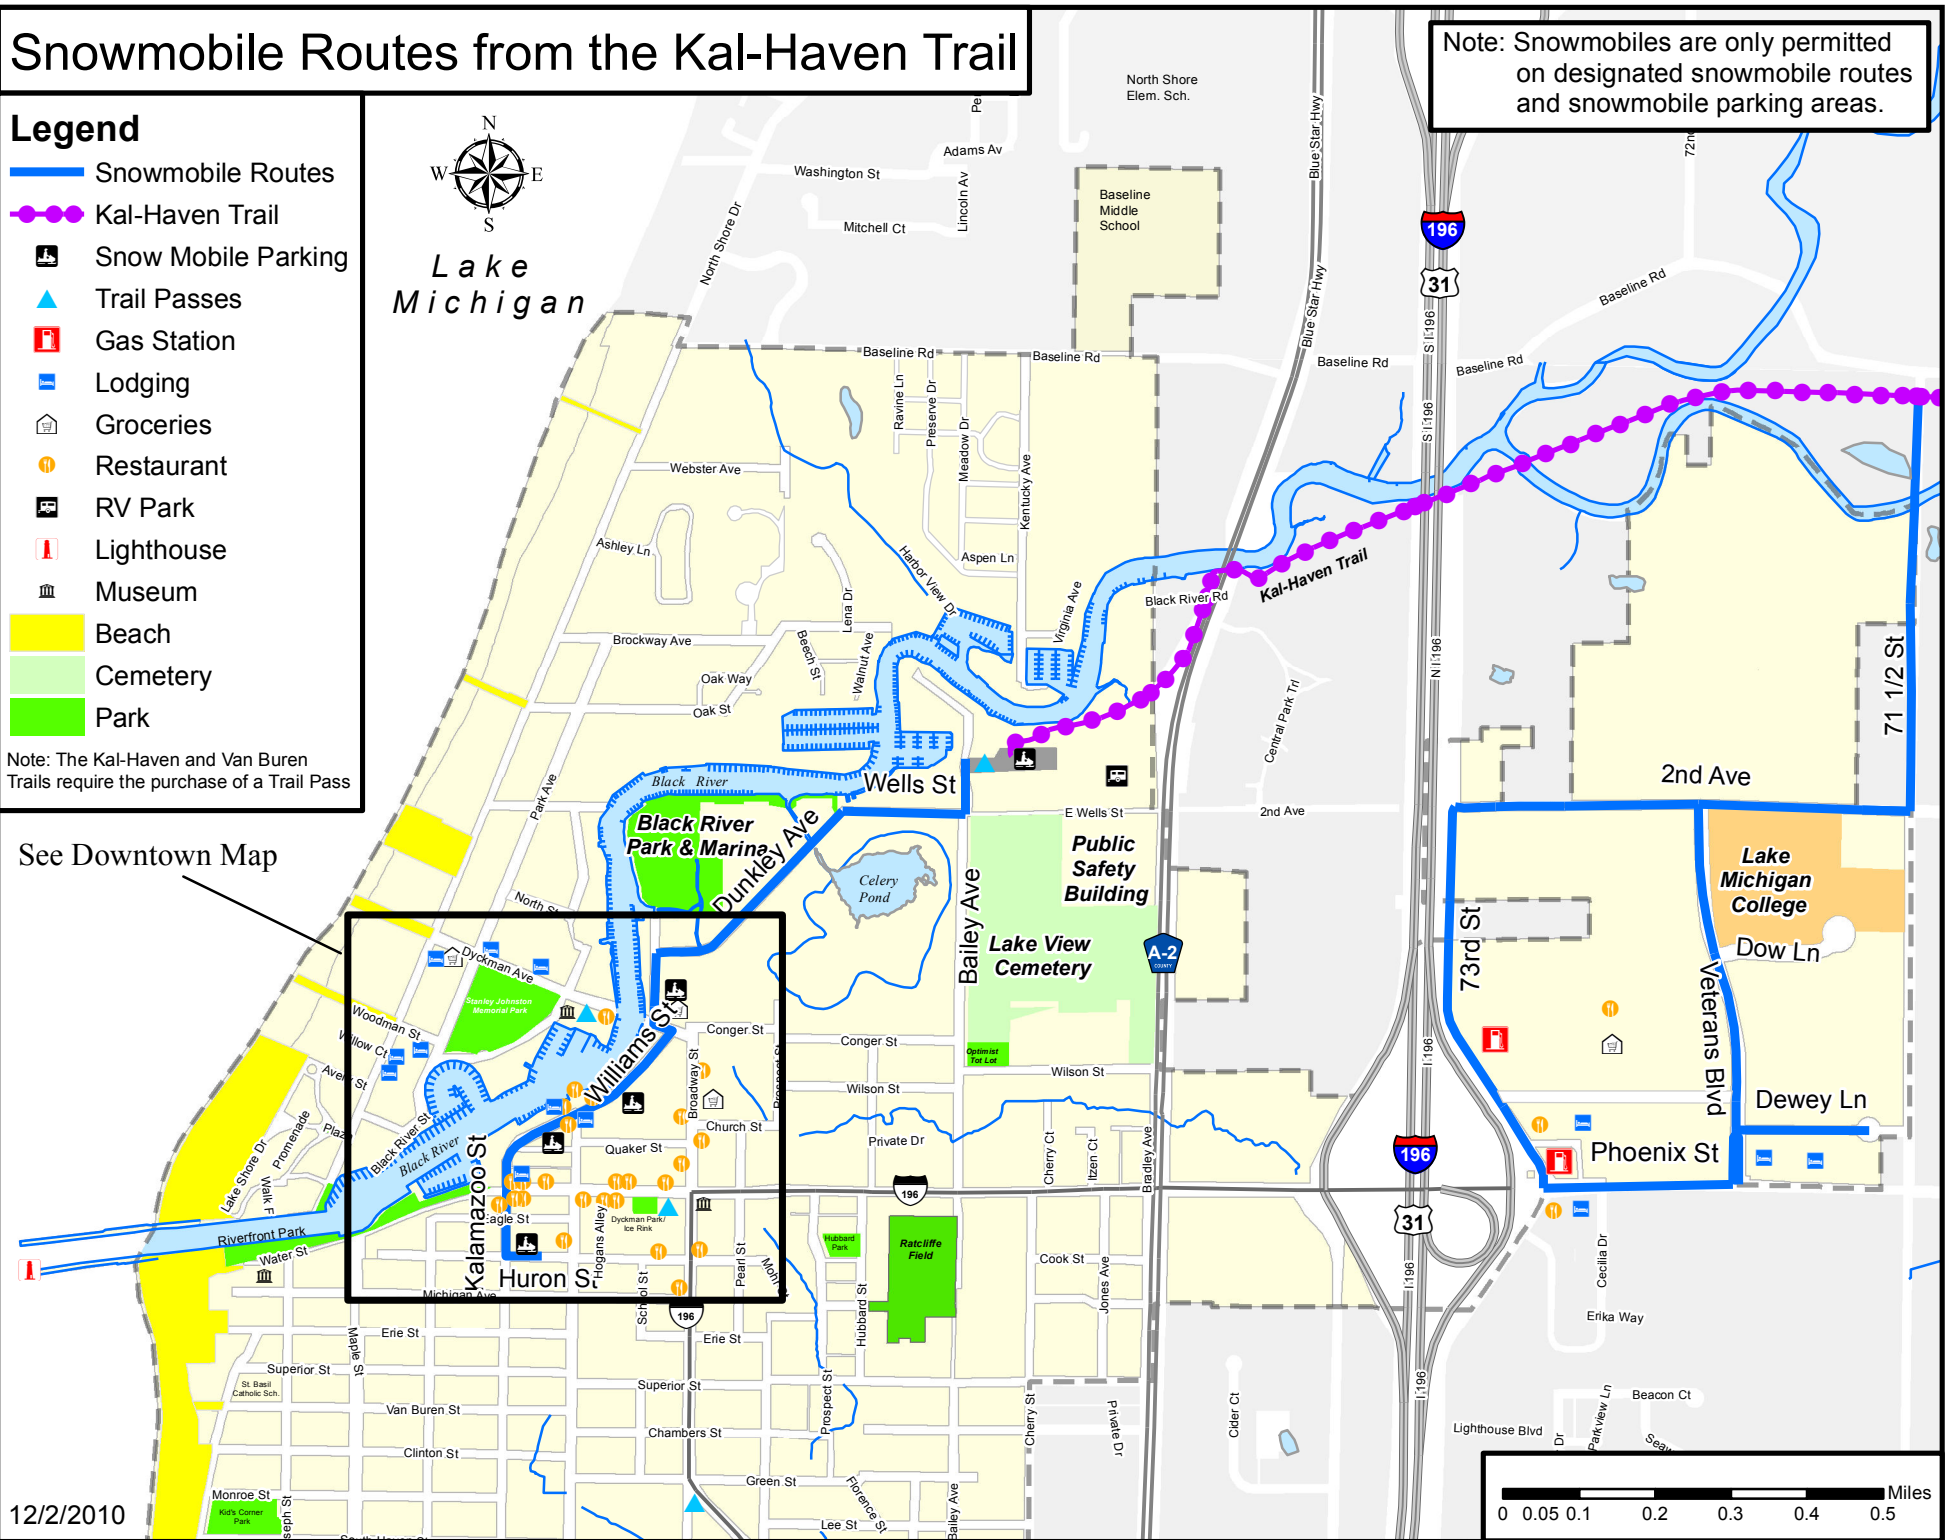

Snowmobile Routes from the Kal-Haven Trail

Note: Snowmobiles are only permitted on designated snowmobile routes and snowmobile parking areas.

Legend

-  Snowmobile Routes
-  Kal-Haven Trail
-  Snow Mobile Parking
-  Trail Passes
-  Gas Station
-  Lodging
-  Groceries
-  Restaurant
-  RV Park
-  Lighthouse
-  Museum
-  Beach
-  Cemetery
-  Park

Note: The Kal-Haven and Van Buren Trails require the purchase of a Trail Pass

See Downtown Map

Lake Michigan

Downtown Area Lodging and Restaurants