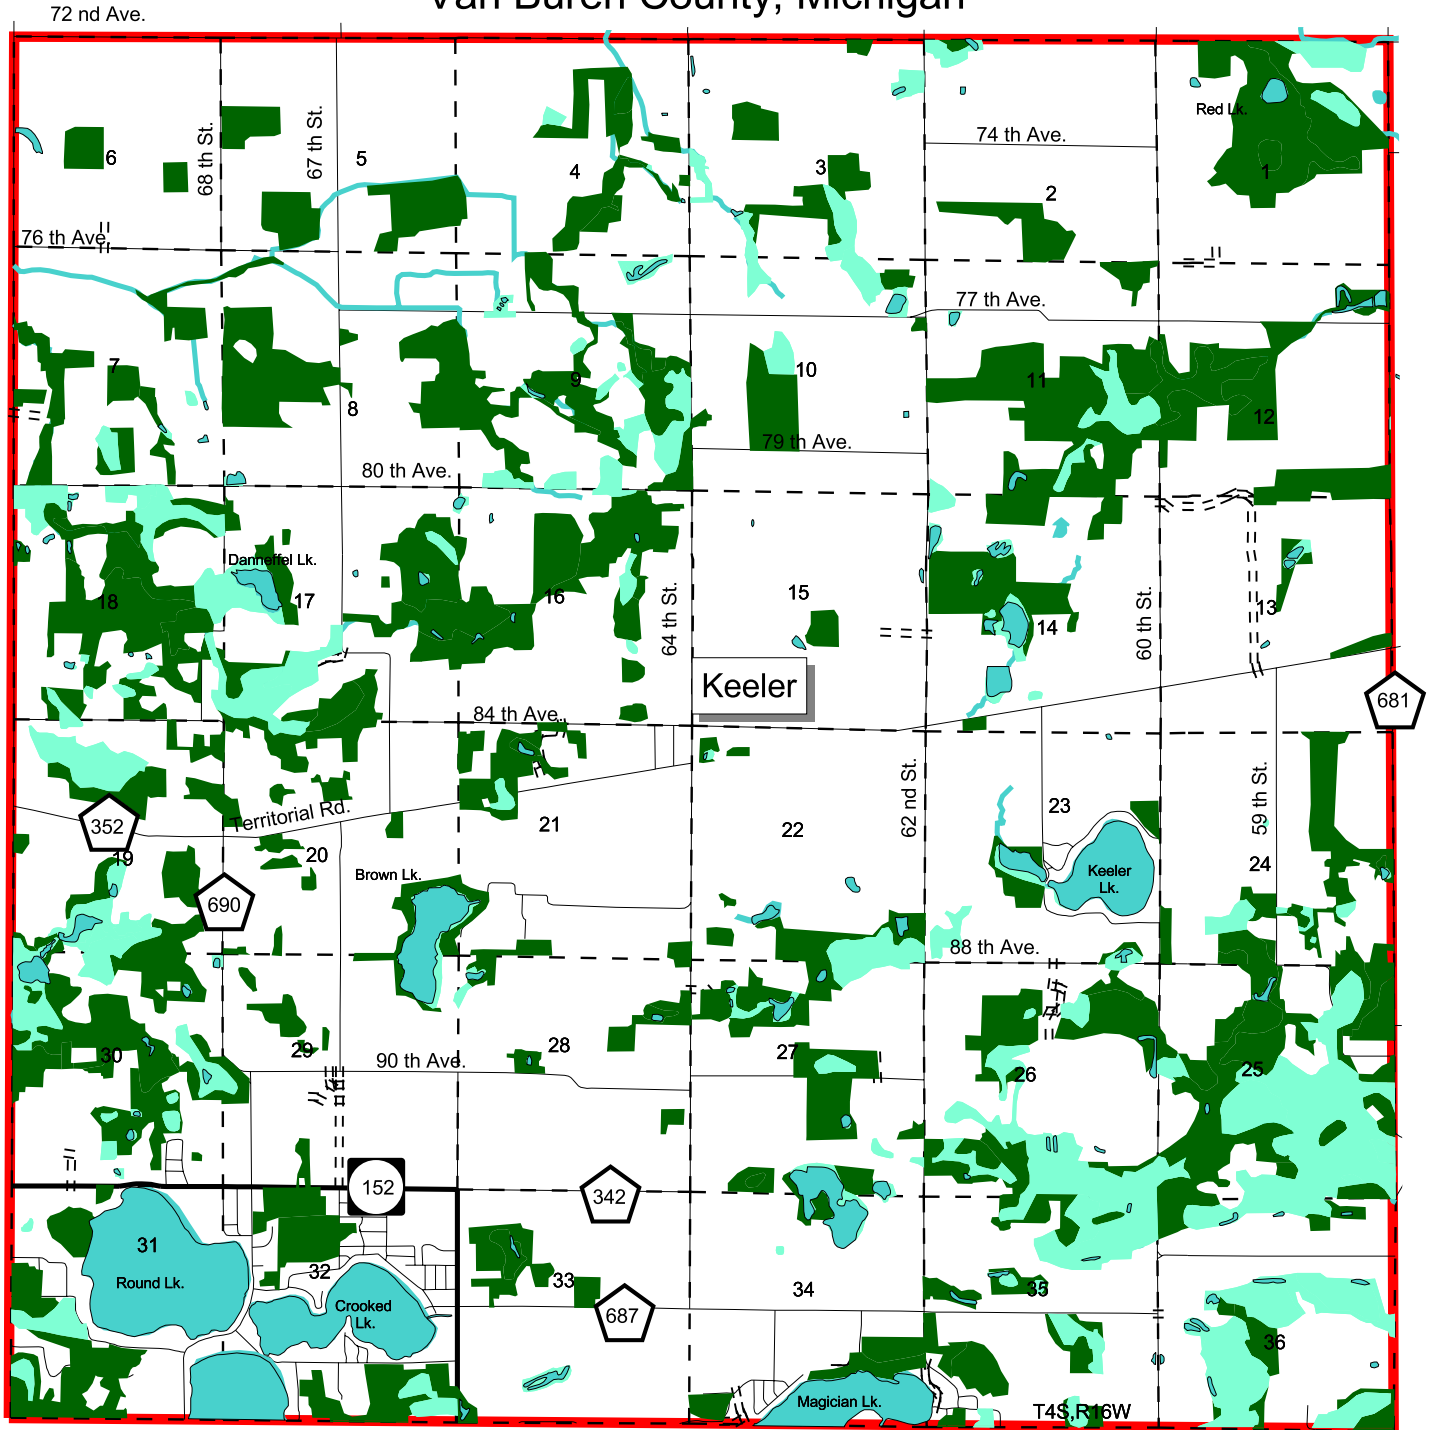

# Natural Features

## Keeler Township

### Van Buren County, Michigan

- Forest
- Wetlands
- Lakes
- Streams

Data Sources: Base Information - MDNR MIRIS 1978  
M:\maps\keeler twp\maps.apr