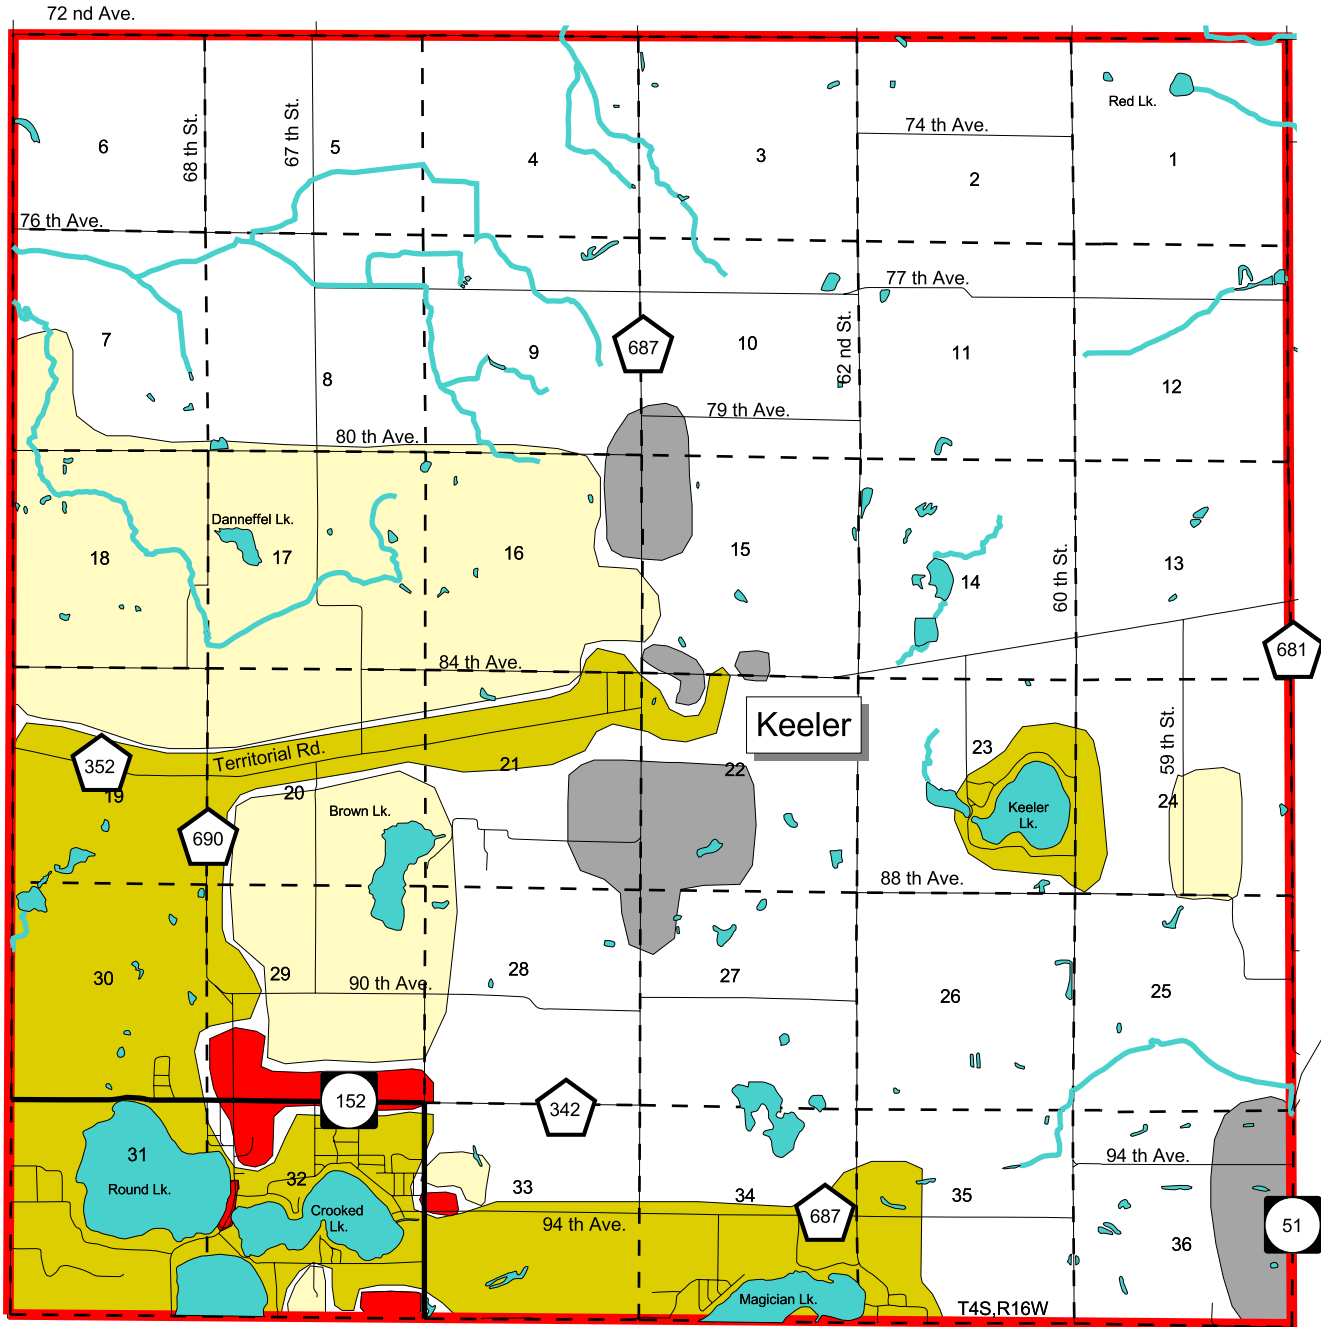

Future Land Use Keeler Township Van Buren County, Michigan

- Rural Estate Residential
- Low Density Residential
- Commercial
- Industrial
- Agriculture
- Township Boundary

0.5 0 0.5 Miles

Data Sources: Base Information - MDNR MIRIS 1978
July 2002
M:\maps\keeler twp\maps.apr