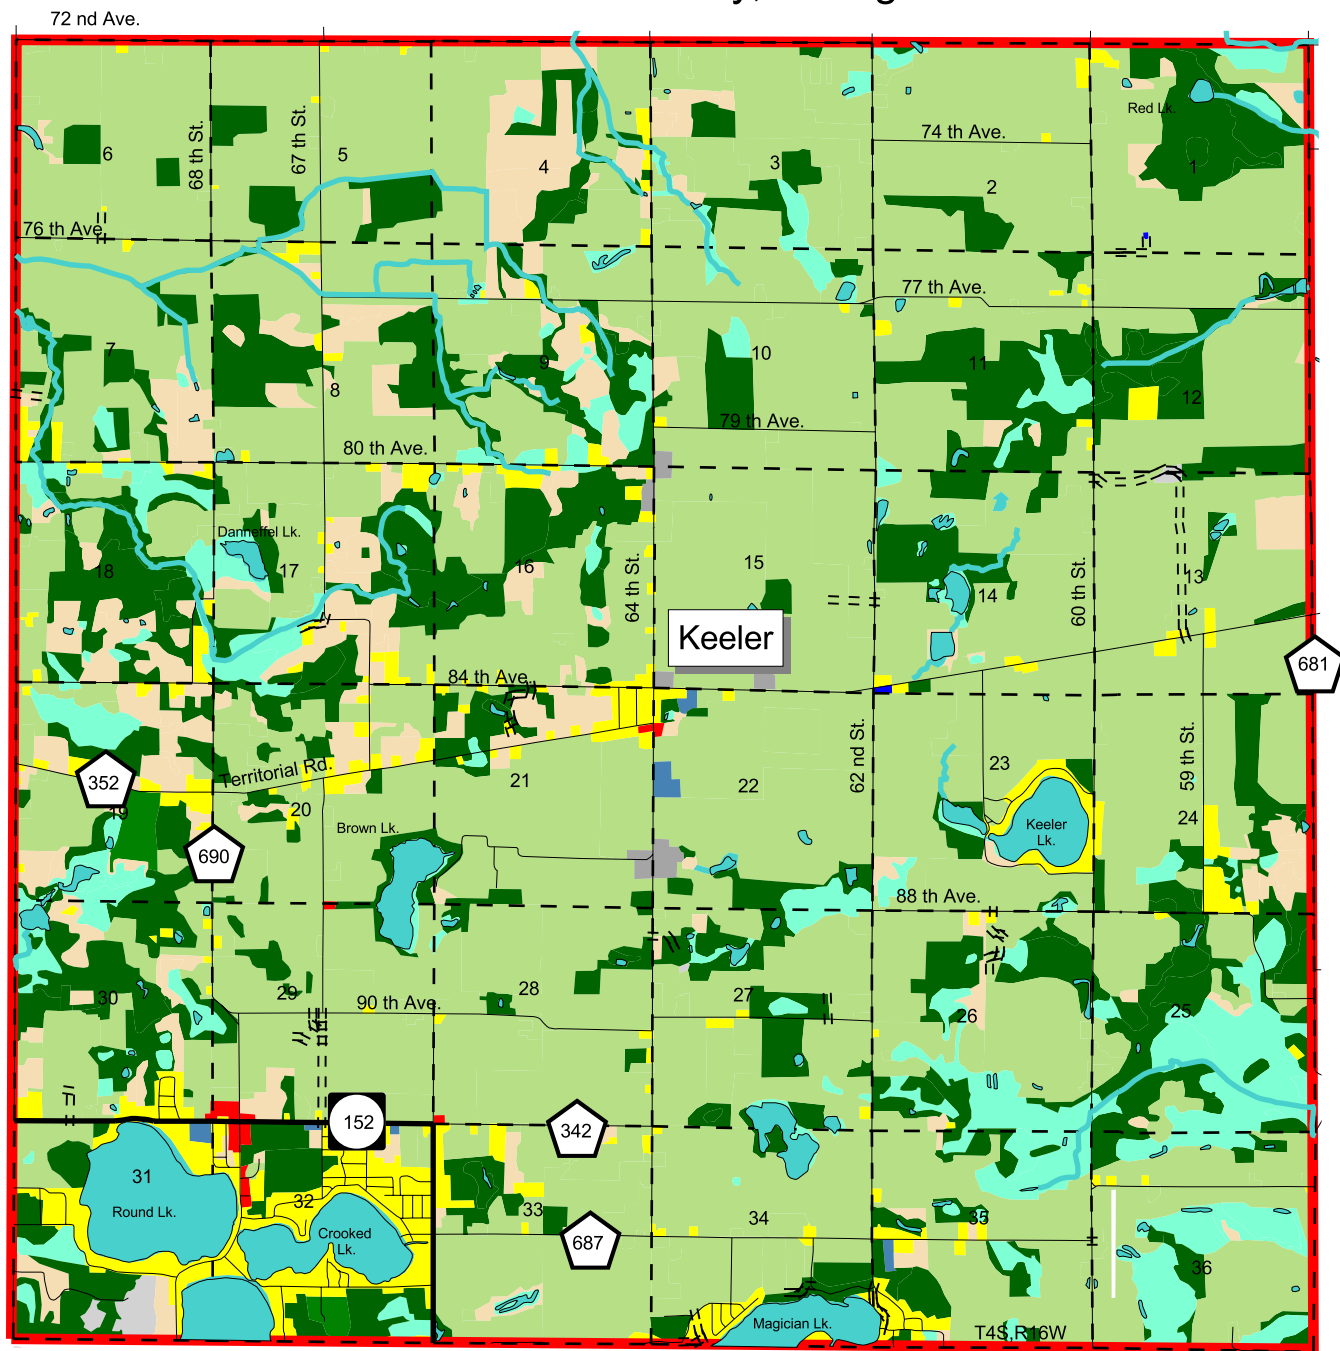

Existing Landuse Keeler Township Van Buren County, Michigan

	Residential		Utilities
	Commercial		Wetlands
	Industrial		Forest
	Extractive Mining		Vacant/Open Land
	Agriculture		Recreation
	Public/Quasi-Public		Township Boundary

Data Sources: Base Information - MDNR MIRIS 1978
August 2001
M:\maps\keeler twp\maps.apr