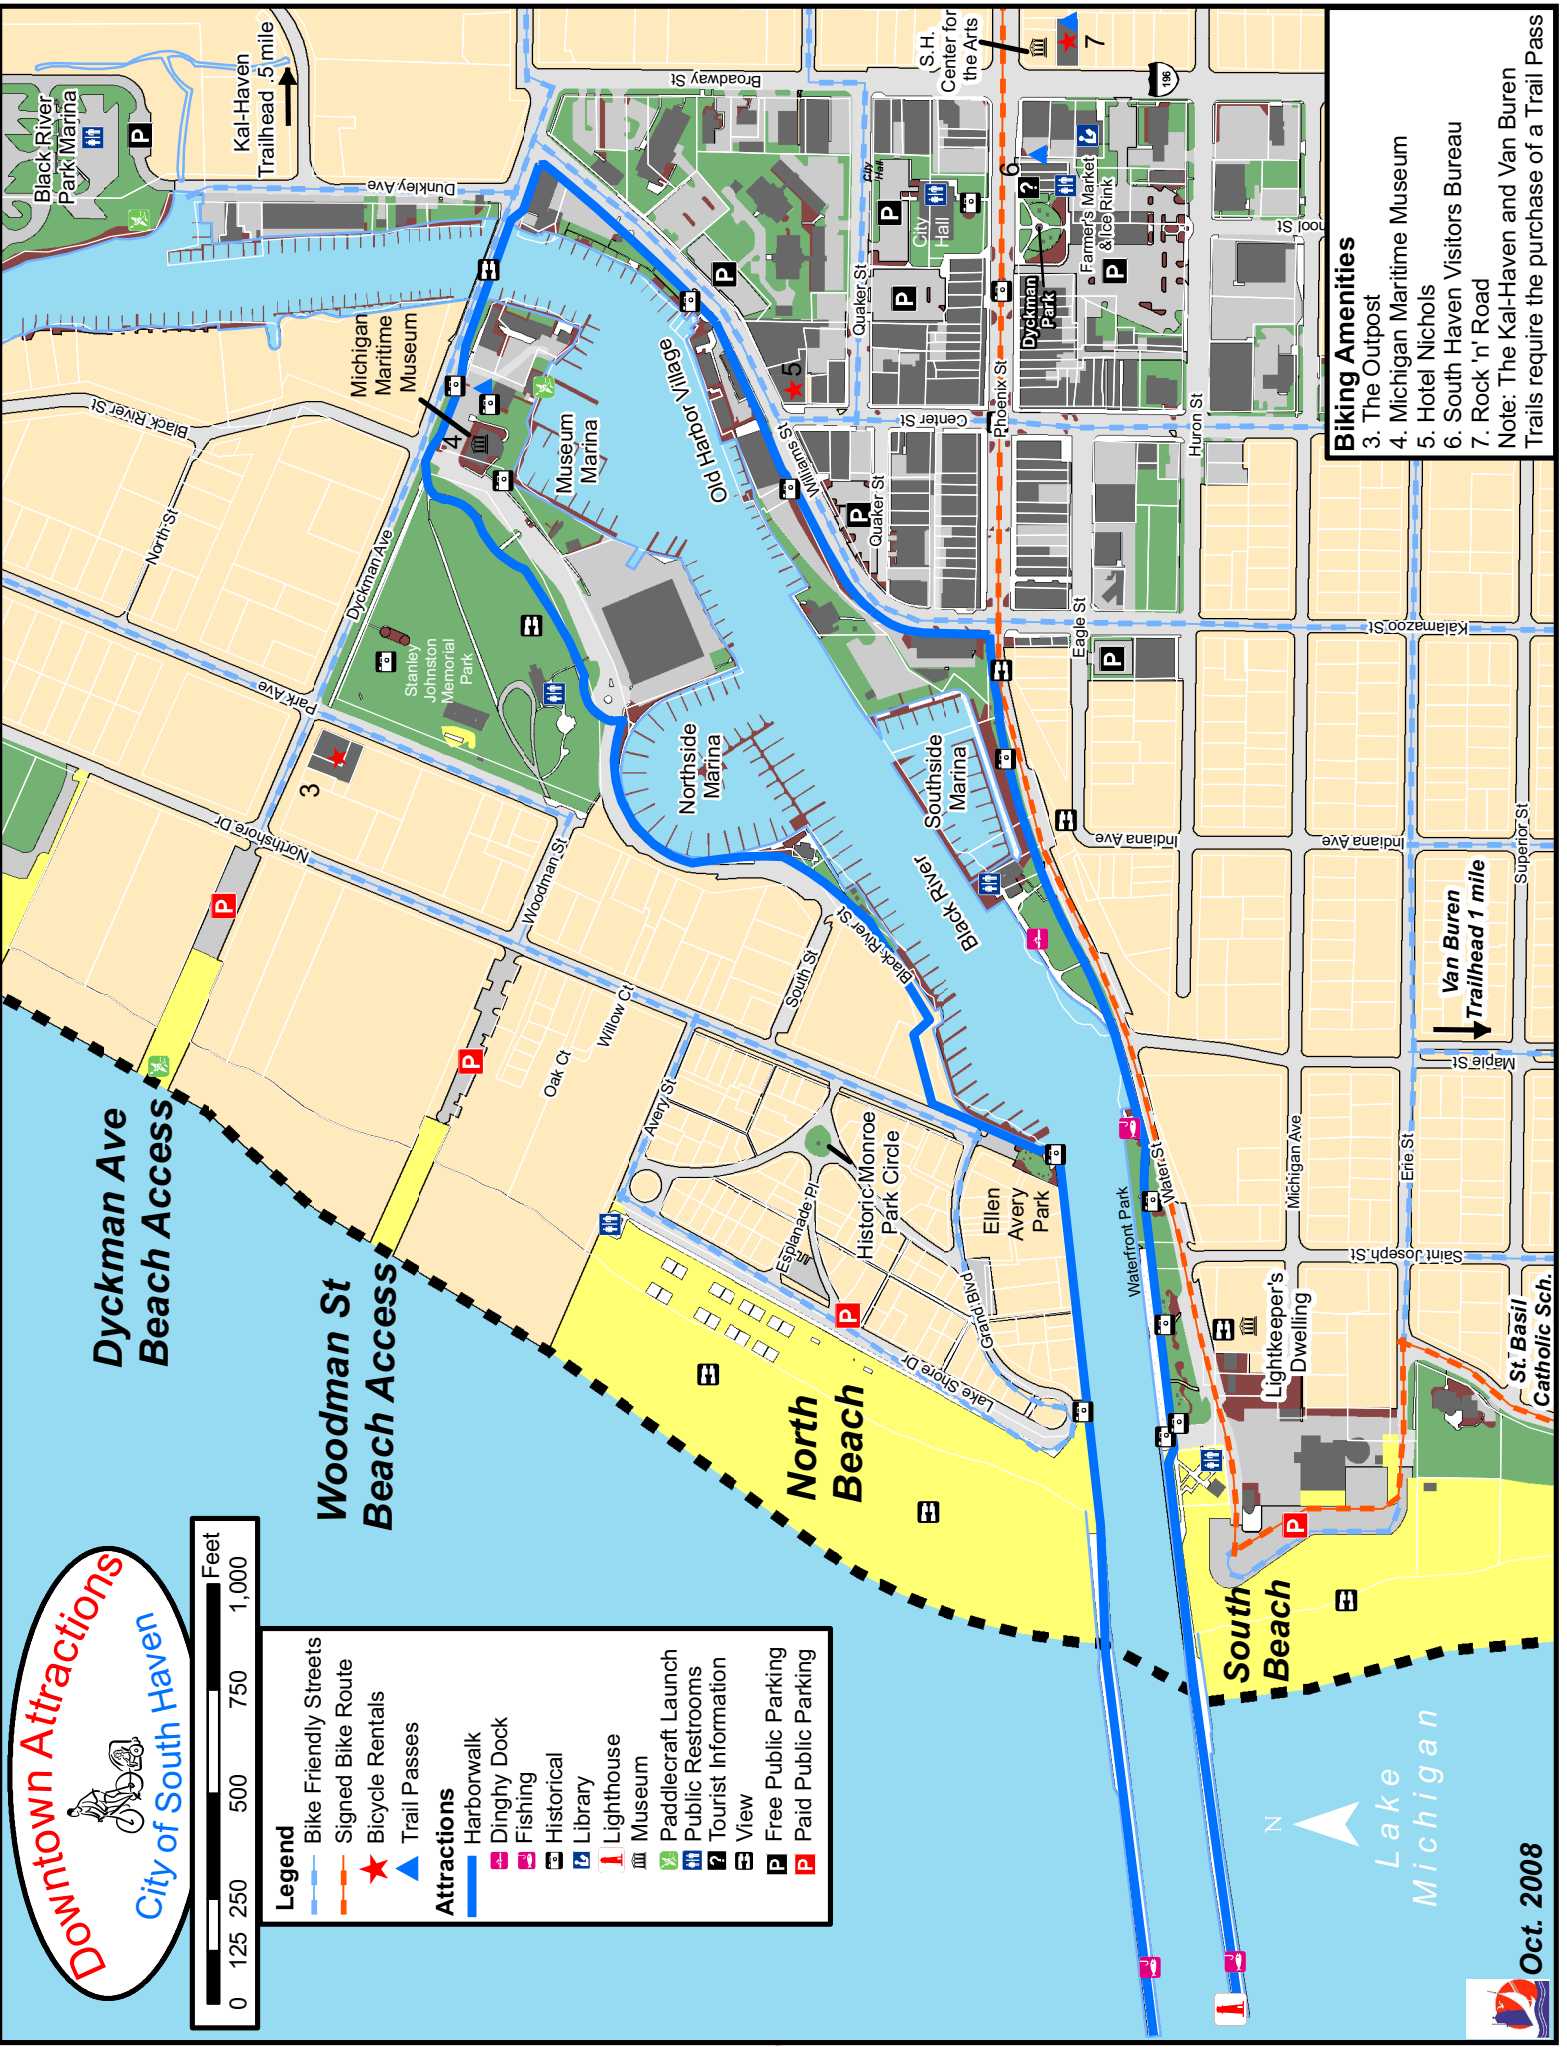

See reverse for detailed downtown attractions.

**Legend**

- Bike Trails
- Signed Bike Routes
- Bike Friendly Streets

**Other**

- Bicycle Rentals
- Trailheads
- Trail Passes
- Museums
- Beaches
- Cemetery
- Parks
- Schools

**Biking Amenities**

1. Kal-Haven RV Park
2. Kal-Haven Trailhead
3. The Outpost
4. Michigan Maritime Museum
5. Hotel Nichols
6. South Haven Visitors Bureau
7. Rock 'n' Road
8. South Haven Chamber of Commerce
9. Van Buren Trailhead

Note: The Kal-Haven and Van Buren Trails require the purchase of a Trail Pass

**Downtown Attractions**  
City of South Haven

- Legend**
- Bike Friendly Streets
  - Signed Bike Route
  - Bicycle Rentals
  - Trail Passes
- Attractions**
- Harborwalk
  - Dinghy Dock
  - Fishing
  - Historical
  - Library
  - Lighthouse
  - Museum
  - Paddlecraft Launch
  - Public Restrooms
  - Tourist Information
  - View
  - Free Public Parking
  - Paid Public Parking

- Biking Amenities**
3. The Outpost
  4. Michigan Maritime Museum
  5. Hotel Nichols
  6. South Haven Visitors Bureau
  7. Rock 'n' Road
- Note: The Kal-Haven and Van Buren Trails require the purchase of a Trail Pass