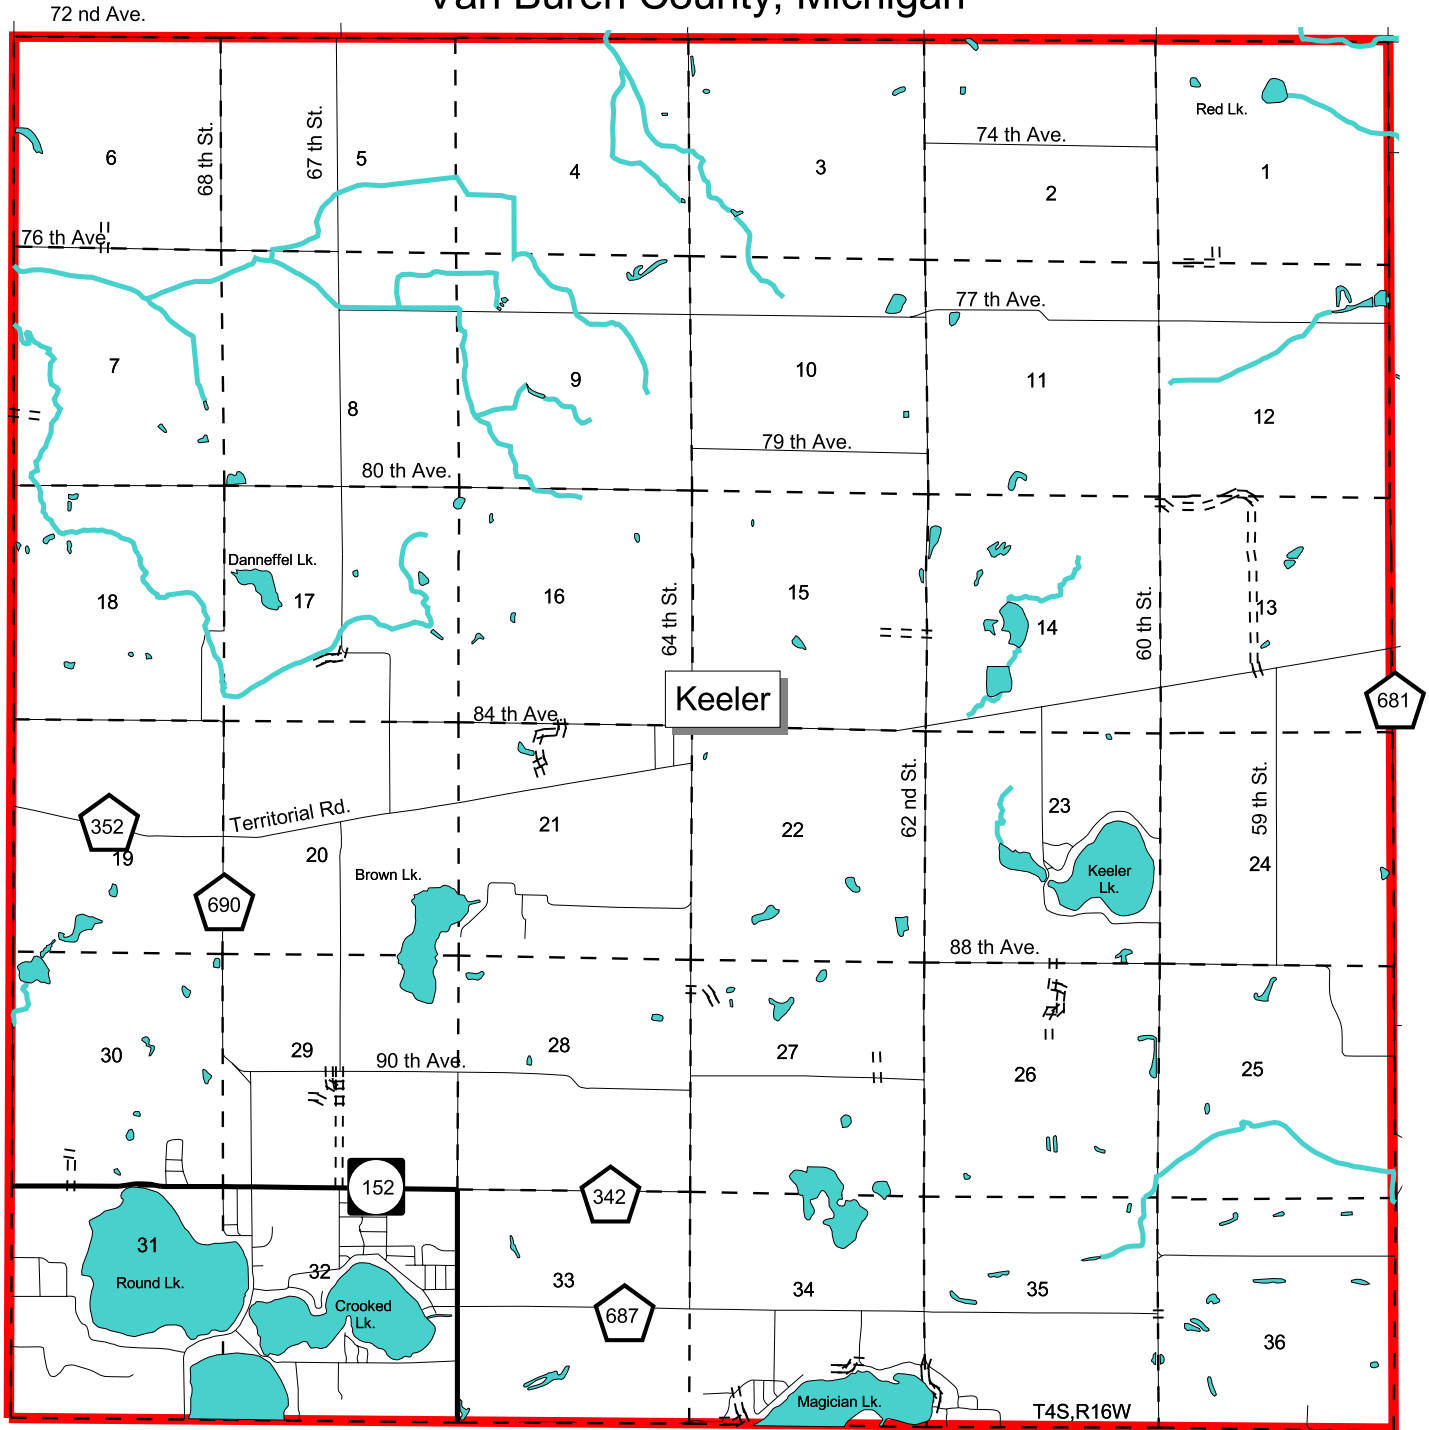

# General Base Map

## Keeler Township

### Van Buren County, Michigan

- |  |                        |  |                   |
|--|------------------------|--|-------------------|
|  | County roads & streets |  | Streams & Drains  |
|  | Highways               |  | Section Lines     |
|  | Trails & Two-Tracks    |  | Township Boundary |
|  | Lakes                  |  |                   |

Data Sources: Base Information - MDNR MIRIS 1978  
M:\maps\keeler twpl\maps.apr