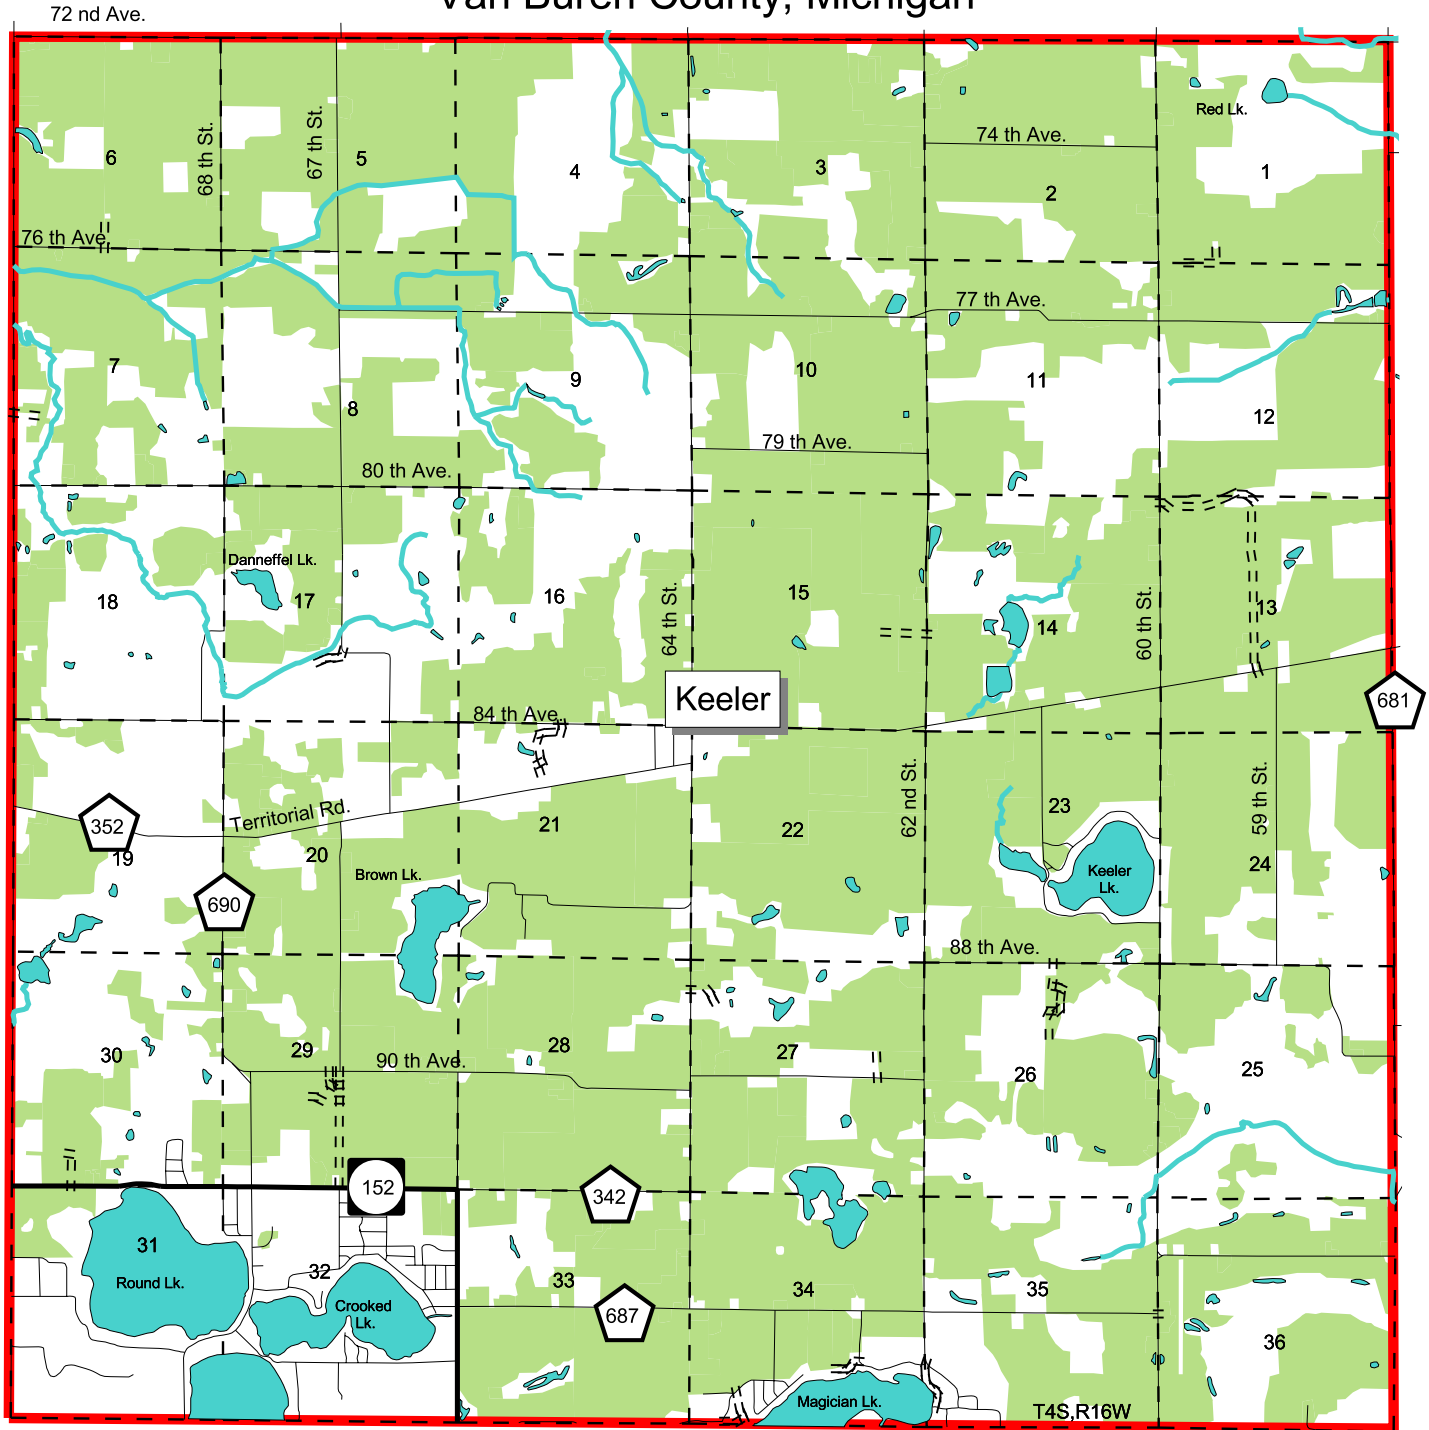

# Existing Agriculture

## Keeler Township

### Van Buren County, Michigan

 Agriculture

**LSL**  
 LANGWORTHY  
 STRADER  
 LEBLANC &  
 ASSOCIATES, INC.

0.5 0 0.5 Miles

Data Sources: Base Information - MDNR MIRIS 1978  
 M:\maps\keeler twpl\maps.apr